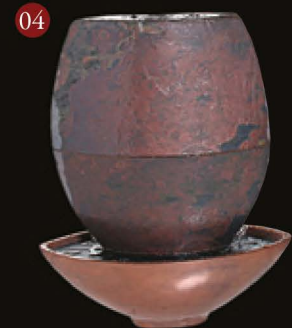

fountains®

by BERDE®

01 **BS3197** Shown in ALAB
Boulder Oriental Fountain
ALAW, ALAB
w. 72,2 cm h. 115 cm d. 82 cm

02 **BS3339** Shown in LAVA
Saqqara Fountainhead (w/o basin)*
EMB, ALAB, LAVA
w. 50 cm h. 110 cm d. 50 cm

* Available with or without basin.

03 **BS4088** Shown in GRY
Millstone Fountain w. Basin
GRY, SA, WW, LAVA
ALAB, EMB
w. 76 cm h. 26,5 cm d. 76 cm

04 **SL5515** Shown in SL/VB
Epi Fountain
SL/VB
w. 51 cm h. 62,8 cm d. 24,8 cm