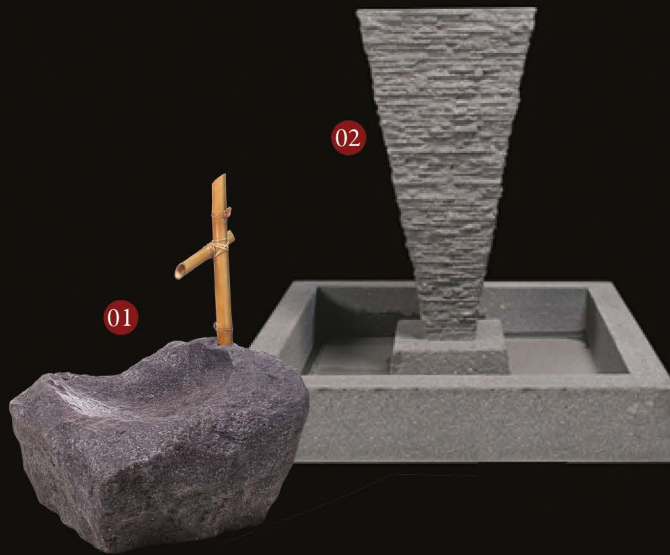

fountAins®
by BERDE®

- 01 **BS4129** Shown in ALAB
Ayers Fountainhead 130
with Round Basin*
ALAW, ALAB, EMB, LAVA
w. 96 cm h. 141,5 cm d. 96 cm

BS3506
Fountainhead
w. 54 cm h. 139,5 cm d. 46 cm

- 02 **BS4130** Shown in ALAB
Ayers Fountainhead 65
with Round Basin*
ALAW, ALAB, EMB, LAVA
w. 96 cm h. 67 cm d. 96 cm

BS3507
Fountainhead
w. 52 cm h. 65 cm d. 48 cm

* Available also without basins

fountains®

by BERDE®

01 **BS3197** Shown in ALAB
Boulder Oriental Fountain
ALAW, ALAB
w. 72,2 cm h. 115 cm d. 82 cm

02 **BS3339** Shown in LAVA
Saqqara Fountainhead (w/o basin)*
EMB, ALAB, LAVA
w. 50 cm h. 110 cm d. 50 cm