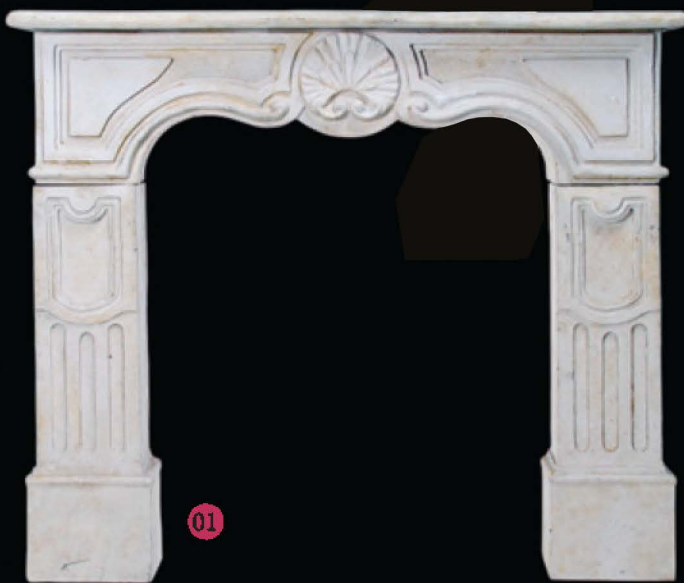

pedestals®
by BIR

01 **BS2601** Shown in ALAW
Fireplace Mantlepiece
GRY,ROS,SA,WW
ALAW
w. 116,5 cm h. 100 cm d. 16,3 cm