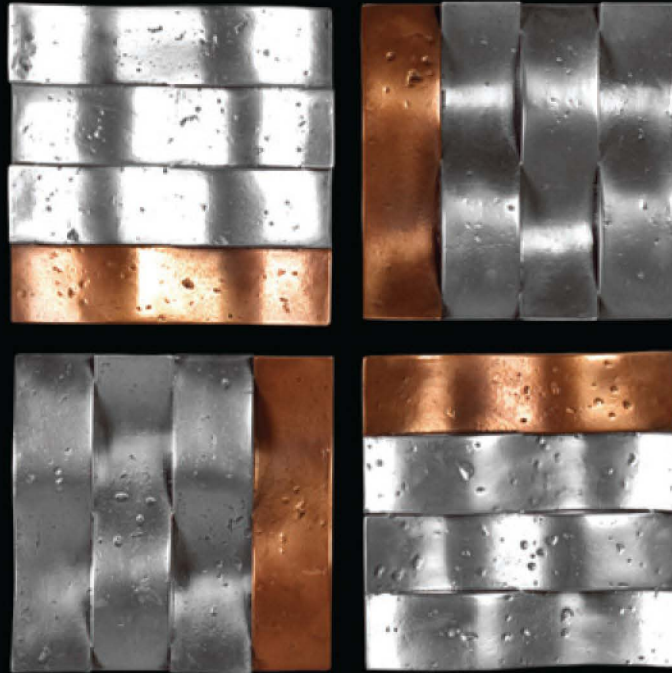

fiberArt®

by BERDE®

Wall Panels by BERDE®